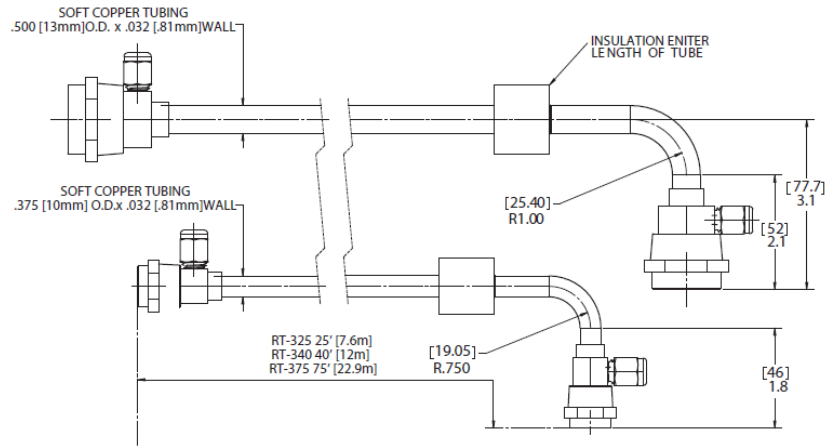

Copper Tubing