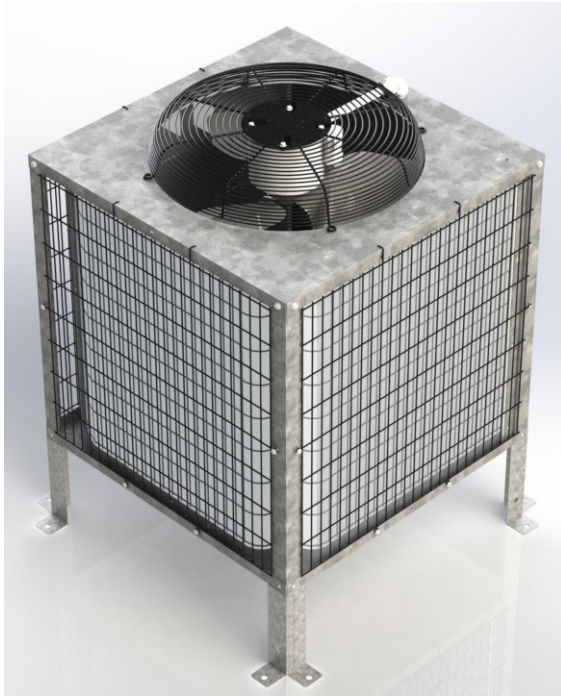

## NORDIC ELITE REMOTE CONDENSERS (RCN SERIES)

FOR MODULAR CUBED ICE MACHINES

\*remote condenser shown with optional guard

### FEATURES

Easy assembly and installation

- Lightweight construction
- Aluminum coil
- Small footprint - fits through standard 30" x 36" roof hatch

Environmentally responsible

- Efficient motor to reduce energy usage
- Utilizes R404A, non-ozone depleting refrigerant

Sturdy, corrosion-resistant galvanized steel

Removes heat and noise from store to improve customer experience and lower air-conditioning costs