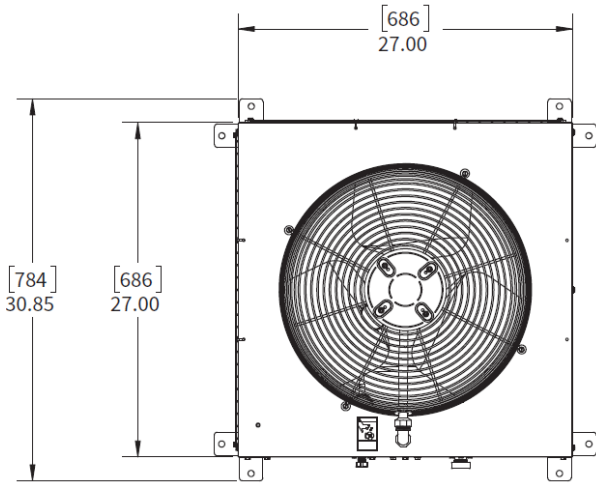

SCHEMATICS

Top View