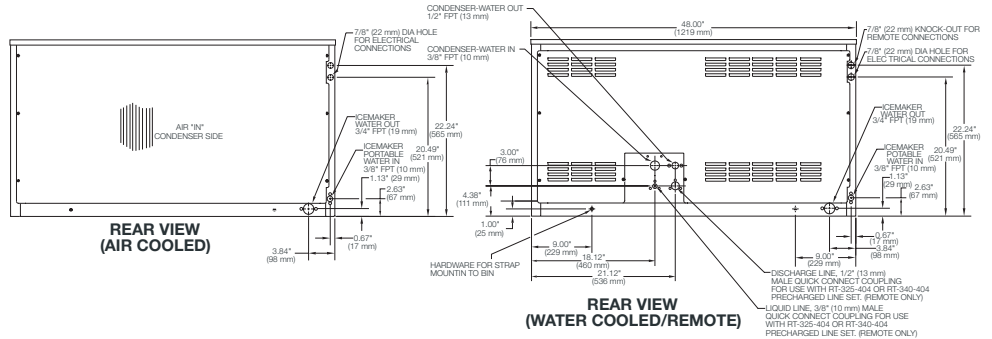

Dimensions and Air Flow

OPERATING LIMITS

Ambient Temp. Range Air & Water	50° - 110°F (10° - 43°C)
Water Temp. Range	40° - 100°F (4.5° - 38°C)
Water Pressure Ice Maker Water in	Min. 20 psi (1.4 bar)
	Max. 60 psi (4.1 bar)
Condenser Inlet Water (Water cooled only)	Min. 20 psi (1.4 bar)
	Max. 60 psi (4.1 bar)

MODEL NO.	Cond. Unit	Ice Prod. per 24 hrs. at 70° Air / 50° Water lbs. (Kgs.)	Ice Prod. per 24 hrs. at 90° Air / 70° Water lbs. (Kgs.)	Water Used-Gals. (Ltrs.) per 100 lbs. of ice 90° Air / 70° Water		Kilowatts Used per 100 lbs. of ice 90° Air / 70° Water	Heat Rejection (Btuh)	Electrical Rating	Min. Circuit Amp.
				Ice Prod. Use	Cond. Use				
CCM1448AF21	Air	1469 (668)	1109 (504)	20.5	n/a	5.3	21957	208-230/60/1	26.1
CCM1448WF22	Water	1386 (630)	1239 (563)	22.8	122	4.2	21994	208-230/60/1	17.8

MODEL NO.	Description	Shipping Weight lbs. (Kgs.)
RC14002C	Remote Condenser for 1 model CCM1448R (208-230/50-60/1 voltage)	100 (46)
RT25	25 ft. (7.6m) Precharged Tubing Kit for R-404A models	13 (6)
RT40	40 ft. (12m) Precharged Tubing Kit for R-404A models	18 (8)
RT60	60 ft. (18.2m) Precharged Tubing Kit for R-404A models	26 (12)

See Bin specification sheet for information on ice storage bins.
* Represents cube size. For full cube substitute an "F", for half cube substitute an "H".
Please note: air-cooled units require 6" (152 mm) clearance for air intake and exhaust.

TECHNICAL SPECIFICATIONS

- NUMBER OF WIRES 3
- MAX. FUSE SIZE . . . . . Water 20,
  Air/Remote 30
- SHIPPING WEIGHT LBS (KGS.) . . 300 (136)
- AGENCY LISTINGS . . . . .

Cube Size:	Width	Depth	Height
Full	7/8" (22mm)	7/8" (22mm)	7/8" (22mm)
Half	3/8" (10mm)	7/8" (22mm)	7/8" (22mm)

IN THE U.S.A. Ph: 800.238.3600 Fax: 800.258.0255
OUTSIDE THE U.S.A. Ph: 763.488.8200 Email: webmaster@cornelius.com
101 Broadway Street West Osseo, MN 55369 www.cornelius.com