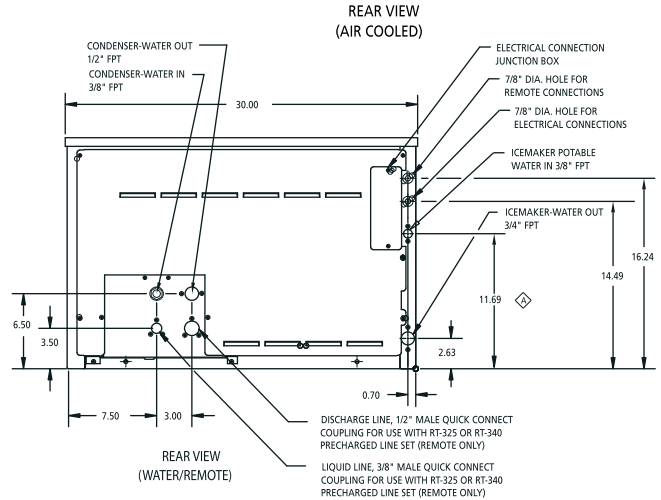

Dimensions and Air Flow

MODEL NO.	Cond. Unit	Ice Prod. per 24 hrs. at 70° Air / 50° Water lbs. (Kgs.)	Ice Prod. per 24 hrs. at 90° Air / 70° Water lbs. (Kgs.)	Water Used-Gals. (Ltrs.) per 100 lbs. of ice 90° Air / 70° Water		Kilowatts Used per 100 lbs. of ice 90° Air / 70° Water	Heat Rejection (Btuh)	Electrical Rating	Min. Circuit Amp.
				Ice Prod. Use	Cond. Use				
CCM0530A*1	Air	600 (273)	458 (208)	24.0	n/a	6.2	9835	115/60/1	19.1
CCM0530W*1	Water	596 (271)	513 (233)	24.2	n/a	4.9	9777	115/60/1	14.3

MODEL NO.	Description	Shipping Weight lbs. (Kgs.)
RC05001	Remote Condenser for 1 or 2 model CCM0530R (115/50-60/1 voltage)	95 (43)
RT25	25 ft. (7.6m) Precharged Tubing Kit for R-404A models	13 (6)
RT40	40 ft. (12m) Precharged Tubing Kit for R-404A models	18 (8)
RT60	60 ft. (18.2m) Precharged Tubing Kit for R-404A models	26 (12)

See Bin specification sheet for information on storage bins
* Represents cube size. For full cube substitute an "F", for half cube substitute an "H".

TECHNICAL SPECIFICATIONS

NUMBER OF WIRES 3
FUSE SIZE 20
SHIPPING WEIGHT LBS (KGS.) . . 170 (77)

AGENCY LISTINGS . . . . . LISTED

Cube Size:	Width	Depth	Height
Full	7/8" (22mm)	7/8" (22mm)	7/8" (22mm)
Half	3/8" (10mm)	7/8" (22mm)	7/8" (22mm)

© 2016 CORNELIUS CG5060-0516

IN THE U.S.A.
Ph: 800.238.3600
Fax: 800.258.0255

OUTSIDE THE U.S.A.
Ph: 763.488.8200
Email: webmaster@cornelius.com

101 Broadway Street West
Osseo, MN 55369
www.cornelius.com

For more information or to place an order, contact your sales representative or authorized distributor.