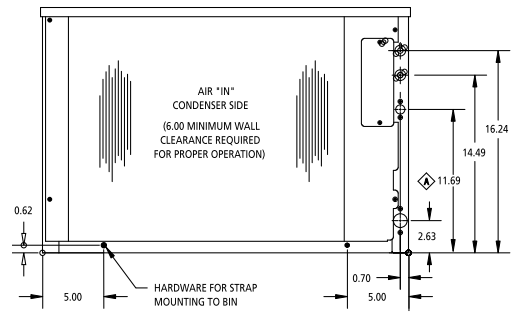

OPERATING LIMITS

Ambient Temp. Range Air & Water	50° - 110°F (10° - 43°C)
Water Temp. Range	40° - 100°F (4.5° - 38°C)
Water Pressure Ice Maker Water in	Min. 20 psi (1.4 bar)
	Max. 60 psi (4.1 bar)
Condenser Inlet Water (Water cooled only)	Min. 20 psi (1.4 bar)
	Max. 60 psi (4.1 bar)